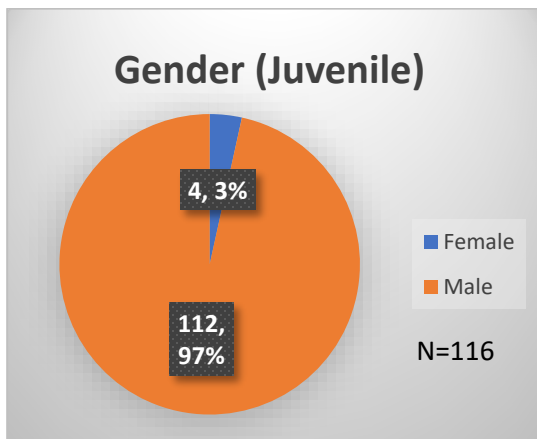

Daily Data Dashboard – January 20, 2023

Demographics for JTDC Population

Friday Morning Midnight Count

Total # of probation Involved youth¹: 1,059

¹ Probation Active: Any youth who is pending sentencing with an active social history, has been formally placed on probation or supervision with Cook County Juvenile Probation on the date of the report.

*Age, Gender and Race for Criminal Court population (N=1) is not represented in this report.

Data sources: cFive Supervisor – Probation Population and RMIS – JTDC Population

Daily Data Dashboard – January 20, 2023
Demographics for JTDC Population
Friday Morning Midnight Count