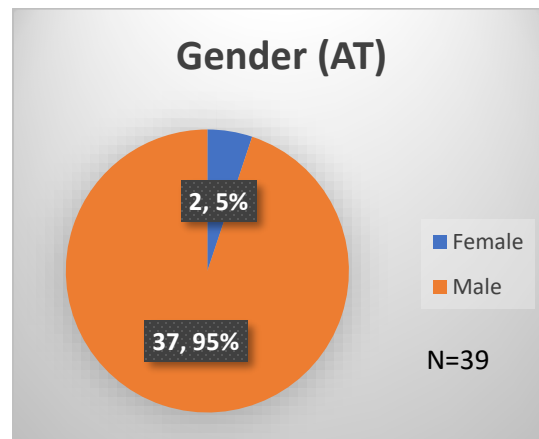

Daily Data Dashboard – January 20, 2023

Demographics for JTDC Population

Friday Morning Midnight Count

Total # of probation Involved youth¹: 1,059

¹ Probation Active: Any youth who is pending sentencing with an active social history, has been formally placed on probation or supervision with Cook County Juvenile Probation on the date of the report.

*Age, Gender and Race for Criminal Court population (N=1) is not represented in this report.

Data sources: cFive Supervisor – Probation Population and RMIS – JTDC Population

Daily Data Dashboard – January 20, 2023
Demographics for JTDC Population
Friday Morning Midnight Count