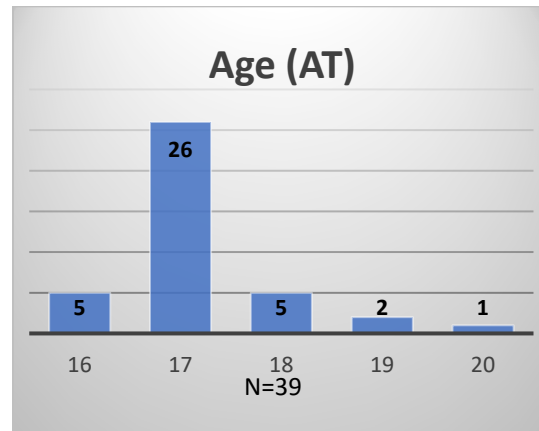

Daily Data Dashboard – January 20, 2023

Demographics for JTDC Population

Friday Morning Midnight Count

Total # of probation Involved youth¹: 1,059

¹ Probation Active: Any youth who is pending sentencing with an active social history, has been formally placed on probation or supervision with Cook County Juvenile Probation on the date of the report.

*Age, Gender and Race for Criminal Court population (N=1) is not represented in this report.

Data sources: cFive Supervisor – Probation Population and RMIS – JTDC Population

Daily Data Dashboard – January 20, 2023
Demographics for JTDC Population
Friday Morning Midnight Count