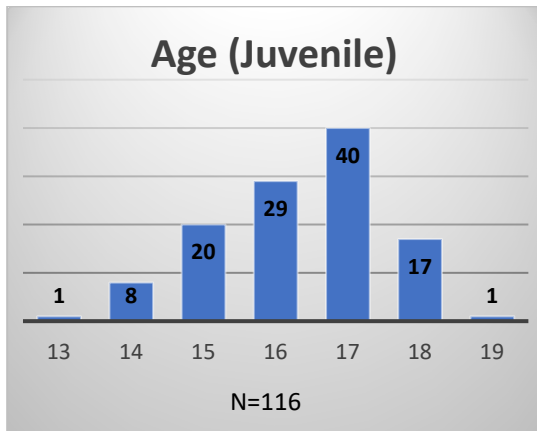

Daily Data Dashboard – January 20, 2023

Demographics for JTDC Population

Friday Morning Midnight Count

Total # of probation Involved youth¹: 1,059

¹ Probation Active: Any youth who is pending sentencing with an active social history, has been formally placed on probation or supervision with Cook County Juvenile Probation on the date of the report.

*Age, Gender and Race for Criminal Court population (N=1) is not represented in this report.

Data sources: cFive Supervisor – Probation Population and RMIS – JTDC Population

Daily Data Dashboard – January 20, 2023
Demographics for JTDC Population
Friday Morning Midnight Count