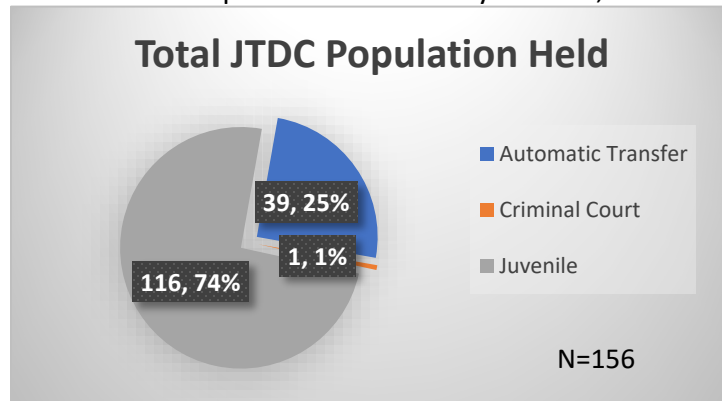

Daily Data Dashboard – January 20, 2023

Demographics for JTDC Population

Friday Morning Midnight Count

Total # of probation Involved youth¹: 1,059

¹ Probation Active: Any youth who is pending sentencing with an active social history, has been formally placed on probation or supervision with Cook County Juvenile Probation on the date of the report.

*Age, Gender and Race for Criminal Court population (N=1) is not represented in this report.

Data sources: cFive Supervisor – Probation Population and RMIS – JTDC Population

Daily Data Dashboard – January 20, 2023
Demographics for JTDC Population
Friday Morning Midnight Count